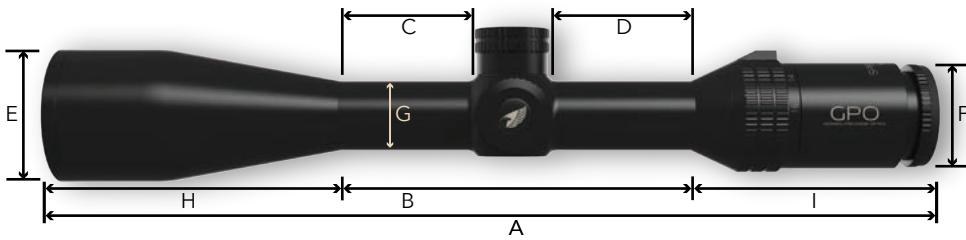

RIFLESCOPE MEASUREMENTS AND RETICLE OPTIONS

G4

Plex

Dimensions in inches

MOA

SKU	Model	Item	Reticle	A	B	C	D	E	F	G	H	I
R310	PASSION™ 3X	3-9x42	Plex	12	5.4	2.1	2.1	1.8	1.7	1	3.1	3.5
R350	PASSION™ 3X	4-12x42	Plex	12.2	5.7	2.4	2.1	1.8	1.7	1	3.2	3.5
R380	PASSION™ 3X	6-18x50	MOA	15	6.3	2.6	2.1	2.3	1.7	30mm	3.2	5.6
R400	PASSION™ 4X	3-12x56	G4	13.4	4.8	1.6	1.9	2.2	1.8	30mm	4.4	3.7
R460	PASSION™ 4X	6-24x50	MOA	14.2	5.3	2.3	1.9	2.1	1.7	30mm	4.9	3.9
RS420	SPECTRA™ 4X	2.5-10x44	G4	13.3	5.4	1.8	1.9	2.1	1.8	30mm	3.9	4.1
RS421	SPECTRA™ 4X	2.5-10x44i	G4i Drop	13.3	5.4	1.8	1.9	2.3	1.8	30mm	3.9	4.1
RS441	SPECTRA™ 4X	4-16x50i	G4i	14.7	6.0	2.1	2.3	2.3	1.8	30mm	4.8	4.0
RS442	SPECTRA™ 4X	4-16x50i	G4i Drop	14.7	6.0	2.1	2.3	2.5	1.8	30mm	4.8	4.0
RS550	SPECTRA™ 5X	3-15x56i	G4i	14.6	5.7	1.8	2.5	1.2	1.7	30mm	4.9	4.0
RS610	SPECTRA™ 6X	1-6x24i	G4i	11.4	6.8	3.0	2.3	1.6	1.8	30mm	0.5	4.0
RS620	SPECTRA™ 6X	1.5-9x32i	G4i	12.6	5.9	2.1	2.3	2.0	1.8	30mm	2.7	4.0
RS630	SPECTRA™ 6X	1.5-9x44i	G4i Drop	13.4	5.9	2.1	2.3	2.0	1.8	30mm	3.6	4.0
RS640	SPECTRA™ 6X	2-12x44i	BRWi	13.4	5.6	1.8	2.3	2.3	1.8	30mm	3.8	4.0
RS650	SPECTRA™ 6X	2-12x50i	G4i	13.4	5.6	1.8	2.3	2.3	1.8	30mm	3.8	4.0
RS660	SPECTRA™ 6X	3-18x56i	BRi	14.6	5.7	1.8	2.5	2.5	1.7	30mm	4.9	4.0
RS800	SPECTRA™ 8X	1-8x24i	G4i	10.1	6.4	2.8	2.0	1.2	1.7	30mm	0.2	3.5
RS820	SPECTRA™ 8X	2-16x44i	G4i	12.3	5.6	2.1	2.0	2.1	1.7	30mm	3.3	3.4
RS821	SPECTRA™ 8X	2-16x44i	BRi	12.3	5.6	2.1	2.0	2.1	1.7	30mm	3.3	3.4
RS830	SPECTRA™ 8X	2.5-20x50i	G4i	14.8	6.6	2.3	2.7	2.3	1.7	30mm	4.2	4.0
RT610	GPOTAC™	1-6x24i	HSi-CQB	10.6	6.4	2.3	2.6	1.2	1.8	30mm	0.7	3.9
RT820	GPOTAC™	1-8x24i	HSi	10.7	7.0	2.5	2.7	1.3	1.8	34mm	0.7	3.3
RS831	GPOTAC™	2.5-20x50i	BRi	14.8	6.6	2.3	2.7	2.3	1.7	34mm	4.2	4.0
RS670	GPOTAC™	4.5-27x50i	LRi Pro	14.1	5.6	2.2	2.0	2.3	1.8	34mm	4.8	3.8