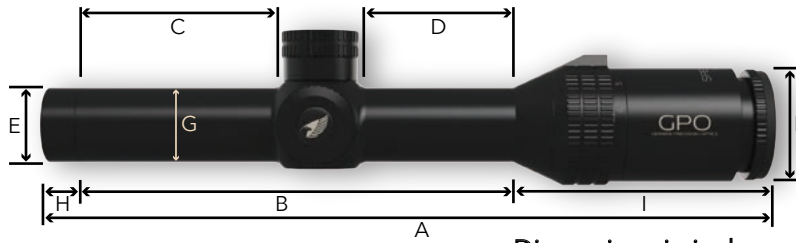

RIFLESCOPE MEASUREMENTS AND RETICLE OPTIONS

G4

Plex

Dimensions in inches

MOA

SKU	Model	Item	Reticle	A	B	C	D	E	F	G	H	I
R310	PASSION™ 3X	3-9x42	Plex	12	5.4	2.1	2.1	1.8	1.7	1	3.1	3.5
R350	PASSION™ 3X	4-12x42	Plex	12.2	5.7	2.4	2.1	1.8	1.7	1	3.2	3.5
R380	PASSION™ 3X	6-18x50	MOA	15	6.3	2.6	2.1	2.3	1.7	30mm	3.2	5.6
R400	PASSION™ 4X	3-12x56	G4	13.4	4.8	1.6	1.9	2.2	1.8	30mm	4.4	3.7
R460	PASSION™ 4X	6-24x50	MOA	14.2	5.3	2.3	1.9	2.1	1.7	30mm	4.9	3.9
RS420	SPECTRA™ 4X	2.5-10x44	G4	13.3	5.4	1.8	1.9	2.1	1.8	30mm	3.9	4.1
RS421	SPECTRA™ 4X	2.5-10x44i	G4i Drop	13.3	5.4	1.8	1.9	2.3	1.8	30mm	3.9	4.1
RS441	SPECTRA™ 4X	4-16x50i	G4i	14.7	6.0	2.1	2.3	2.3	1.8	30mm	4.8	4.0
RS442	SPECTRA™ 4X	4-16x50i	G4i Drop	14.7	6.0	2.1	2.3	2.5	1.8	30mm	4.8	4.0
RS550	SPECTRA™ 5X	3-15x56i	G4i	14.6	5.7	1.8	2.5	1.2	1.7	30mm	4.9	4.0
RS610	SPECTRA™ 6X	1-6x24i	G4i	11.4	6.8	3.0	2.3	1.6	1.8	30mm	0.5	4.0
RS620	SPECTRA™ 6X	1.5-9x32i	G4i	12.6	5.9	2.1	2.3	2.0	1.8	30mm	2.7	4.0
RS630	SPECTRA™ 6X	1.5-9x44i	G4i Drop	13.4	5.9	2.1	2.3	2.0	1.8	30mm	3.6	4.0
RS640	SPECTRA™ 6X	2-12x44i	BRWi	13.4	5.6	1.8	2.3	2.3	1.8	30mm	3.8	4.0
RS650	SPECTRA™ 6X	2-12x50i	G4i	13.4	5.6	1.8	2.3	2.3	1.8	30mm	3.8	4.0
RS660	SPECTRA™ 6X	3-18x56i	BRi	14.6	5.7	1.8	2.5	2.5	1.7	30mm	4.9	4.0
RS800	SPECTRA™ 8X	1-8x24i	G4i	10.1	6.4	2.8	2.0	1.2	1.7	30mm	0.2	3.5
RS820	SPECTRA™ 8X	2-16x44i	G4i	12.3	5.6	2.1	2.0	2.1	1.7	30mm	3.3	3.4
RS821	SPECTRA™ 8X	2-16x44i	BRi	12.3	5.6	2.1	2.0	2.1	1.7	30mm	3.3	3.4
RS830	SPECTRA™ 8X	2.5-20x50i	G4i	14.8	6.6	2.3	2.7	2.3	1.7	30mm	4.2	4.0
RT610	GPOTAC™	1-6x24i	HSi-CQB	10.6	6.4	2.3	2.6	1.2	1.8	30mm	0.7	3.9
RT820	GPOTAC™	1-8x24i	HSi	10.7	7.0	2.5	2.7	1.3	1.8	34mm	0.7	3.3
RS831	GPOTAC™	2.5-20x50i	BRi	14.8	6.6	2.3	2.7	2.3	1.7	34mm	4.2	4.0
RS670	GPOTAC™	4.5-27x50i	LRi Pro	14.1	5.6	2.2	2.0	2.3	1.8	34mm	4.8	3.8