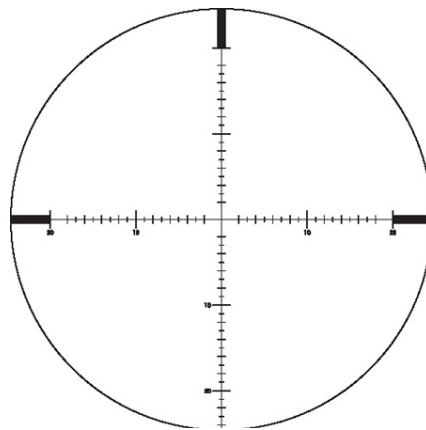

About GPO USA

German Precision Optics was founded on the premise that design, engineering and quality management is 100 percent controlled in Germany to its strictest standards, yet products can be produced at some of the largest production facilities worldwide. This unique corporate structure allows GPO to offer the highest quality products with better features at a significantly better price. The company is 100-percent confident that all its products will not only function perfectly but also exceed all expectations. Therefore, GPO USA has created an industry-leading Spectacular Lifetime Warranty™. With outstanding professional service, GPO USA will take care of its products before, during and after the purchase at no charge—EVER. Founded in 2016, GPO has its U.S. headquarters in Richmond, Va. For more information on GPO USA, visit www.gpo-usa.com or call 844-MY-BINOS (844-692-4667).

###

GPO MOA Reticle

Technical Specifications: GPO PASSION 3X 6-18x50

Magnification:	6X to 18X
Field of View (FOV):	17 ft. (6X) to 6 ft. (18X) @100 yds.
Objective diameter:	50mm
Exit pupil diameter:	8.3mm (6X) to 2.7mm (18X)
Eye relief:	4 ins.
Reticle:	MOA
Focal plane:	F2 — non-magnifying reticle
Turrets:	MOA target
Travel value per click:	1/4 MOA @ 100 yds.
Elevation range total:	108 ins. @ 100 yds.
Windage range total:	50 ins. @ 100 yds.
Parallax compensation:	Parallax free 25 yds. to infinity
Transmission daylight:	90% (ISO 14490-5:2005)
Height:	2.5 ins. (w/o cover)
Width:	2.8 ins.
Length:	15 ins. (w/o cover)
Tube diameter:	30mm
Objective outer diameter:	57mm (w/o cover)
Ocular outer diameter:	43mm
Weight:	29 oz.
Suggested retail:	$699.99