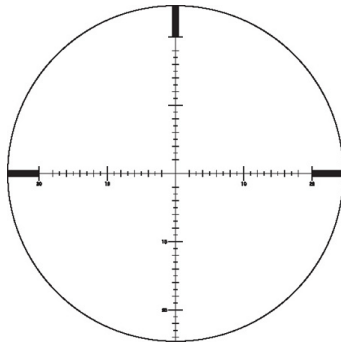

Passion 4X 3-12x56

G4 Reticle

G4i Illuminated Reticle

MOA Reticle

GPO RIFLESCOPE TECHNICAL SPECIFICATIONS

Optical parameter	Description	Value	PASSION 4X		PASSION 4X		PASSION 4X	
			3-12x56	3-12x56i	3-12x56i	6-24x50		
			Min	Max	Min	Max	Min	Max
Magnification			3x	12x	3x	12x	6x	24x
Field of View (FOV)		ft/100y	37	14	37	14	17	5
Field of View (FOV)		m/100m	12.2	4.6	12.2	4.6	5.5	1.5
Objective diameter	Effective diameter	mm	56		56		50	
Exit pupil diameter	Measurement of the pupillary ocular beam	mm	18.7	4.7	18.7	4.7	8.3	2.1
Eye Relief	From the last optical surface	inches	3.5		3.5		4	
Eye Relief	From the last optical surface	mm	90		90		100	
Focal plane	F2 - non-magnifying reticle F1 - magnifying reticle		F2		F2		F2	
Travel value per click	1 Click = x / 100y	inches	.36"		.36"		.25" (1/4")	
Travel value per click	1 Click = x / 100m	cm	1		1		0.63	
Elevation range total	100y	inches	52		52		70	
Elevation range total	100m	cm	145		145		190	
Windage range total	100y	inches	52		52		51	
Windage range total	100m	cm	145		145		140	
Parallax compensation	Parallax free at x distance		100m		100m		25yds to infinity	
Transmission Daylight	ISO 14490-5:2005		90.00%		90.00%		90.00%	
Height	Without covers	inches	1.9		1.9		2.6	

Height	Without covers	mm	49.3	49.3	66.3
Width	Without covers	inches	2.8	3	3.2
Width	Without covers	mm	72	75	82.5
Length	Measured at outside diameter	inches	13.4	13.4	15.4
Length	Measured at outside diameter	mm	340	340	390
Tube diameter	Width of main tube	inch or mm	30	30	30
Mechanical outer diameter	Objective end of scope	mm	68	68	58
Mechanical outer diameter	Ocular end of scope	mm	43	43	43
Weight	Without covers	ounces	22.6	23.3	27.2
Weight	Without covers	grams	640	660	770
Turrets	Type		PassionTrac	PassionTrac	MOA target
Reticle Options	G4 = German #4 G4i = German #4 illuminated HS(i) = Horseshoe illuminated		G4	G4i	MOA